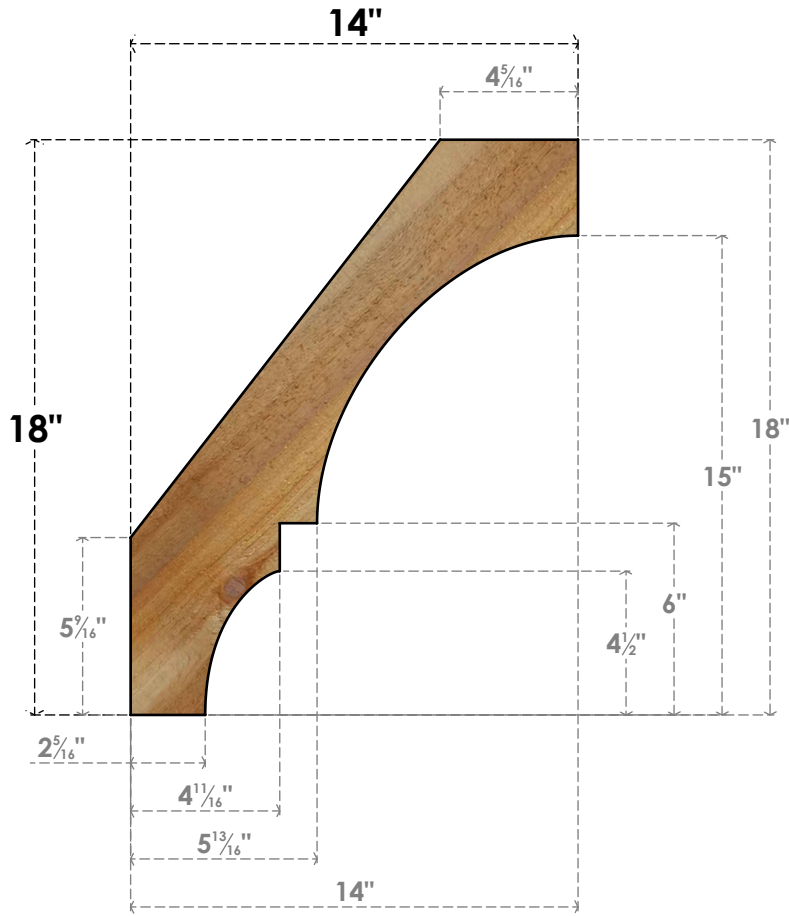

BRC04X14X18BOA00RWR

4"W X 14"D X 18"H BALBOA ROUGH SAWN BRACE, WESTERN RED CEDAR

SIDE

FRONT

EKENA MILLWORK
 2300 WEST MAIN ST.
 CLARKSVILLE, TX 75426
 TOLL FREE: 866-607-0453
 WWW.EKENAMILLWORK.COM

NOTES

1. INSTALLATION TO BE COMPLETED IN ACCORDANCE WITH MANUFACTURER'S SPECIFICATIONS.
2. DRAWING MAY NOT BE TO SCALE
3. THIS DRAWING IS INTENDED FOR DESIGN AND PLANNING PURPOSES ONLY.
4. ALL INFORMATION CONTAINED HEREIN WAS CURRENT AT THE TIME OF DEVELOPMENT BUT MUST BE REVIEWED AND APPROVED BY THE PRODUCT MANUFACTURER TO BE CONSIDERED ACCURATE.
5. PRODUCTS ARE NOT KILN DRIED. THIS ITEM IS UNIQUE AND WILL CONTAIN THE NATURAL VARIATIONS THAT THE WOOD SPECIES OFFERS. THIS MAY RESULT IN VARIATIONS UP TO 1/4"