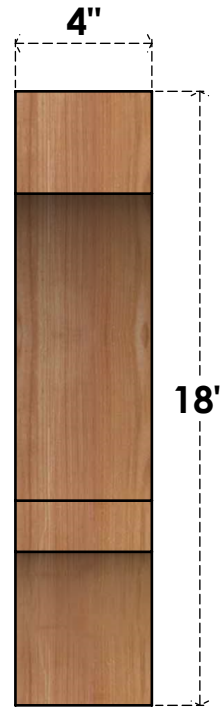

BRC04X14X18BOA00RWR

4"W X 14"D X 18"H BALBOA ROUGH SAWN BRACE, WESTERN RED CEDAR

SIDE

FRONT

EKENA MILLWORK
 2300 WEST MAIN ST.
 CLARKSVILLE, TX 75426
 TOLL FREE: 866-607-0453
 WWW.EKENAMILLWORK.COM

NOTES

1. INSTALLATION TO BE COMPLETED IN ACCORDANCE WITH MANUFACTURER'S SPECIFICATIONS.
2. DRAWING MAY NOT BE TO SCALE
3. THIS DRAWING IS INTENDED FOR DESIGN AND PLANNING PURPOSES ONLY.
4. ALL INFORMATION CONTAINED HEREIN WAS CURRENT AT THE TIME OF DEVELOPMENT BUT MUST BE REVIEWED AND APPROVED BY THE PRODUCT MANUFACTURER TO BE CONSIDERED ACCURATE.
5. PRODUCTS ARE NOT KILN DRIED. THIS ITEM IS UNIQUE AND WILL CONTAIN THE NATURAL VARIATIONS THAT THE WOOD SPECIES OFFERS. THIS MAY RESULT IN VARIATIONS UP TO 1/4"